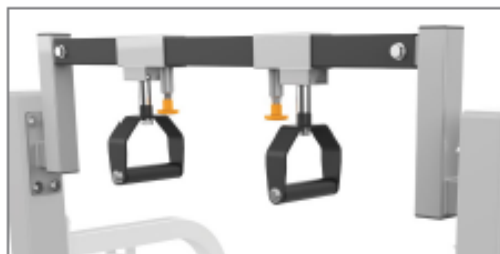

OPT4

- band pegs provide added training variety
- also available: 2-peg Band Pegs (OPT5)

Step-up Platform

OPT7

- adjustable height platform provides additional body-weight exercises for use with Power Racks
- also available: Reverse Step-up Platform (OPT7R)
- not available on MG-MR690 or MG-MR691

Technique Scoops

OPT8

- large cradles accept bumper plates to assist with Olympic lifts and customized takeoff heights
- also available: Reverse Technique Scoops (OPT8R)

Rotating Chin Handles

OPT2

- handles rotate into multiple positions for added exercise variety
- also available: Rotating Chin Handles (OPT12) for use on Power Racks only