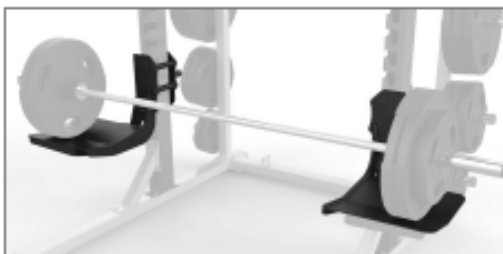

OPT4

- band pegs provide added training variety
- also available: 2-peg Band Pegs (OPT5)

Step-up Platform

OPT7

- adjustable height platform provides additional body-weight exercises for use with Power Racks
- also available: Reverse Step-up Platform (OPT7R)
- not available on MG-MR690 or MG-MR691

Technique Scoops

OPT8

- large cradles accept bumper plates to assist with Olympic lifts and customized takeoff heights
- also available: Reverse Technique Scoops (OPT8R)

Rotating Chin Handles

OPT2

- handles rotate into multiple positions for added exercise variety
- also available: Rotating Chin Handles (OPT12) for use on Power Racks only