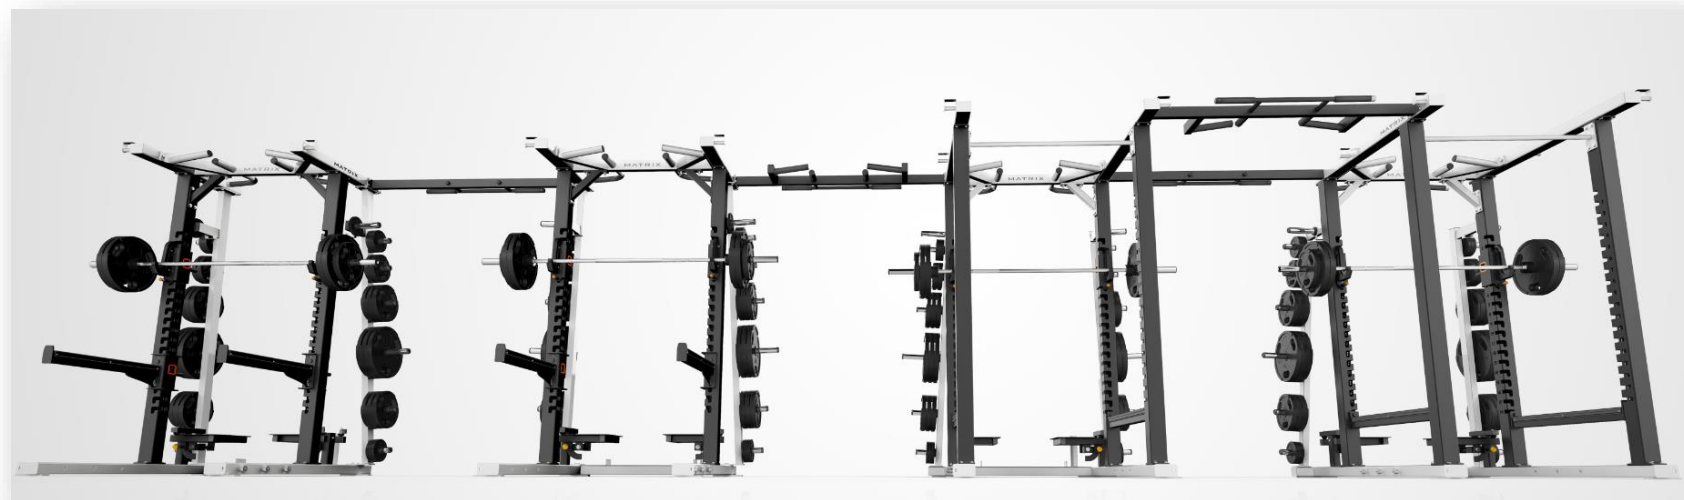

MATRIX

Полностью настраиваемая

CONFIDENTIAL