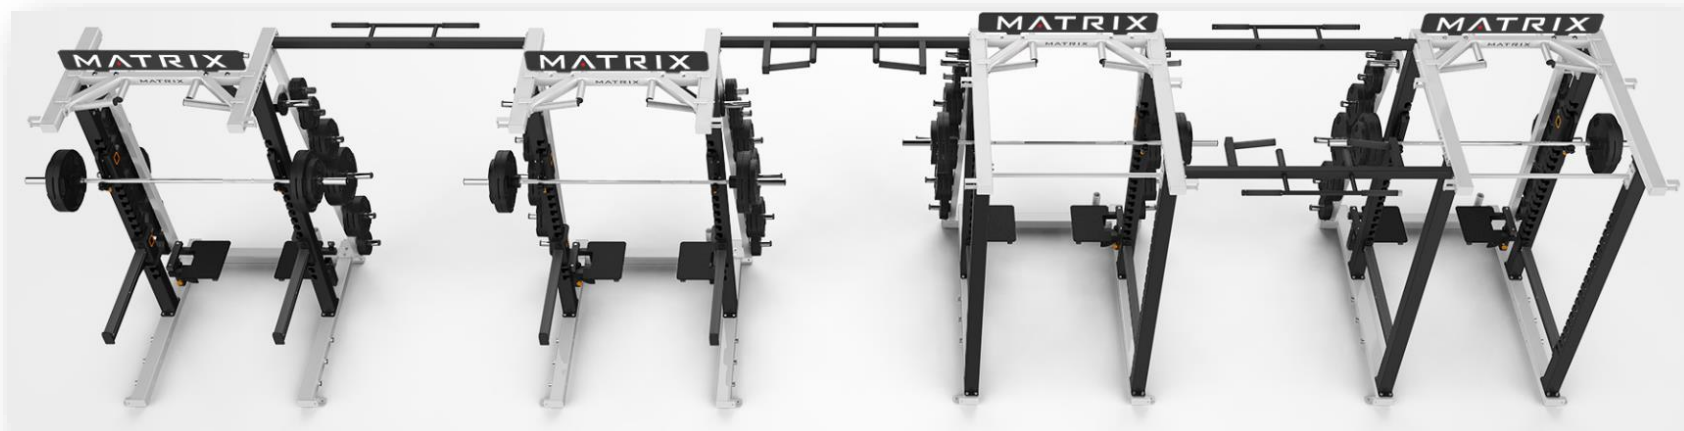

MATRIX

Полностью настраиваемая

CONFIDENTIAL