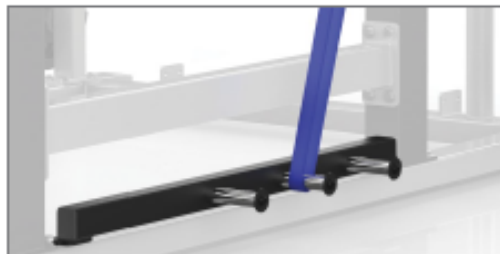

Опции и компоненты

MATRIX

Safety Arm Storage

OPT21

- bolt-on storage for safety arms provides easy access to arms when not in use
- also available: Safety Arm Storage (OPT22) for use on MEGA Racks

3-peg Band Pegs

OPT4

- band pegs provide added training variety
- also available: 2-peg Band Pegs (OPT5)

Step-up Platform

OPT7

- adjustable height platform provides additional body-weight exercises for use with Power Racks
- also available: Reverse Step-up Platform (OPT7R)
- not available on MG-MR690 or MG-MR691