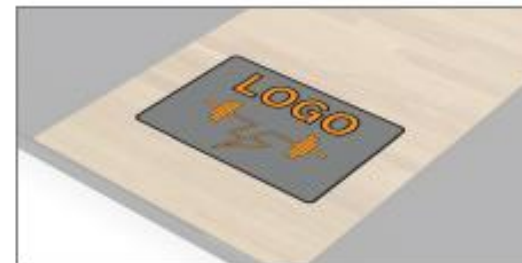

Custom Platform Logo

OPT10

- ▣ display your facility logo proudly with this option